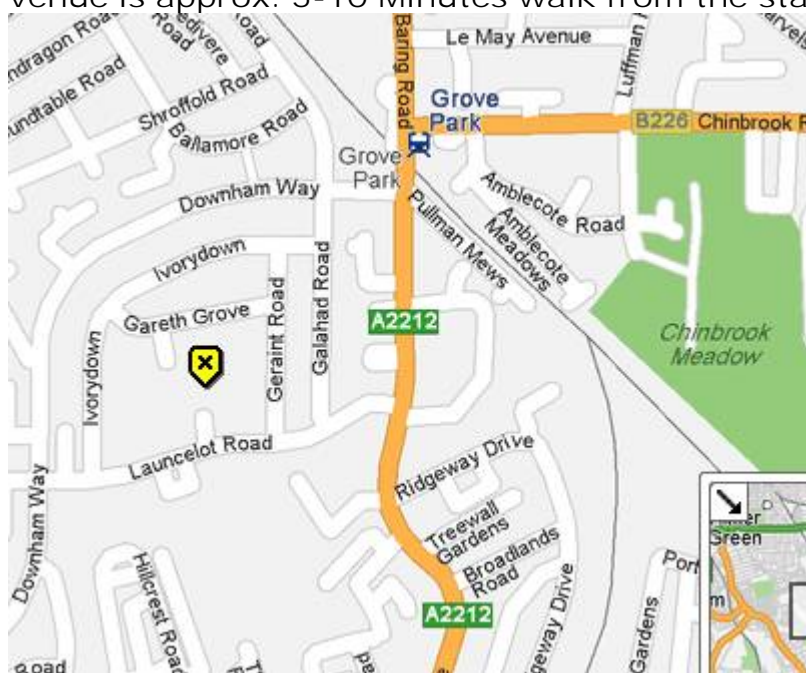

Fusion TT
The Fusion Table Tennis Club
is moving to the

New
Fusion TT Centre
at
HAKA Sports Complex, Launcelot Road,
Bromley, Kent BR1 5EB.

CLOSEST STATION: Grove Park Station
The venue is approx. 5-10 Minutes walk from the station.